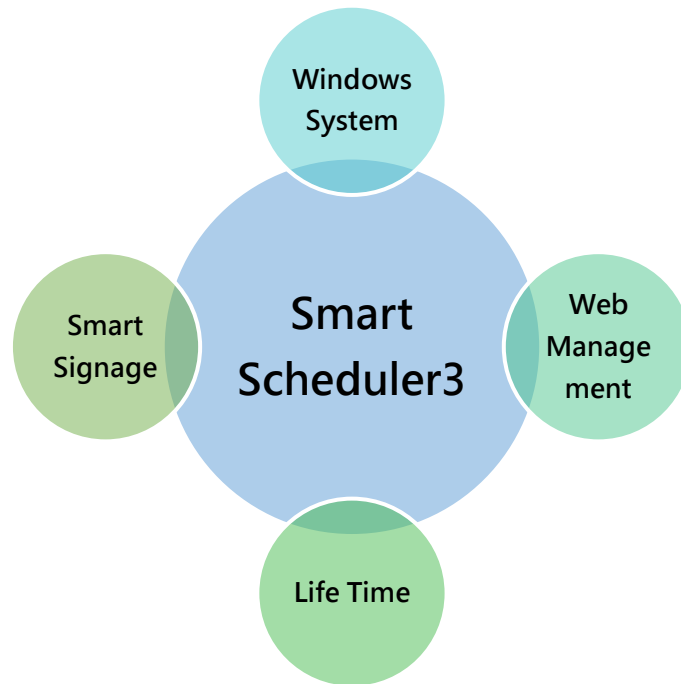

Smart Scheduler

43 inch Display

Introduction

Powerful functionality / multi-purpose / fast editing / easy to use / remote management / message push / on-site display / online and offline / offline playback / digital intelligence / content commissioning / annual subscription package.

43 inch LCD display screen

- ✓ Professional commercial display screen, durable and high brightness, unlike general TV displays.
- ✓ 43 inch large screen, using IPS LCD panel
- ✓ Fine and clear display from all angles, LED with low power consumption.

Specification

Model		NC-A24D-43D
Screen	Size	43 inches
	Resolution	1920 x 1080
	Display Area	945.2 x 533.9 mm
	Brightness	WLED
	Contrast	400 cd/m ²
	Color Depth	16:9
	Response Time	1200:1
	View Angle	178° / 178° (CR≥10)
Power	Input	AC110V~240V, 50Hz / 60Hz
Supported File Types	Video	MPEG-1, MPEG-2, MPEG-4, H.264, DIV-X, X-VID
	Audio	MP3, WMA, ACC
	Image	JPEG, BMP, PNG
Input		HDMI, USB, SD Card
Frame Design		Narrow Bezel
Product Size		961 x 549.7 x 46.2 mm (±5mm)
Package Size		1030 x 100 x 620 mm
Net Weight		11.8KG
Gross Weight		14.7KG
Working Temperature		0°C~45°C
Storage Temperature		-20°C ~ -60°C
Working Humidity		30%~80%
Storage Humidity		30%~70%