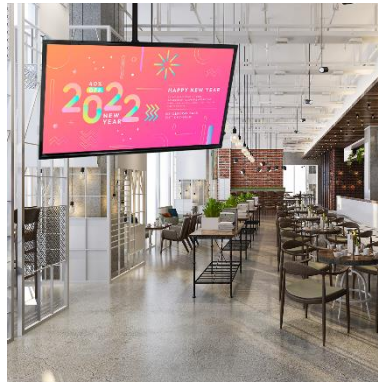

Ceiling Hanging